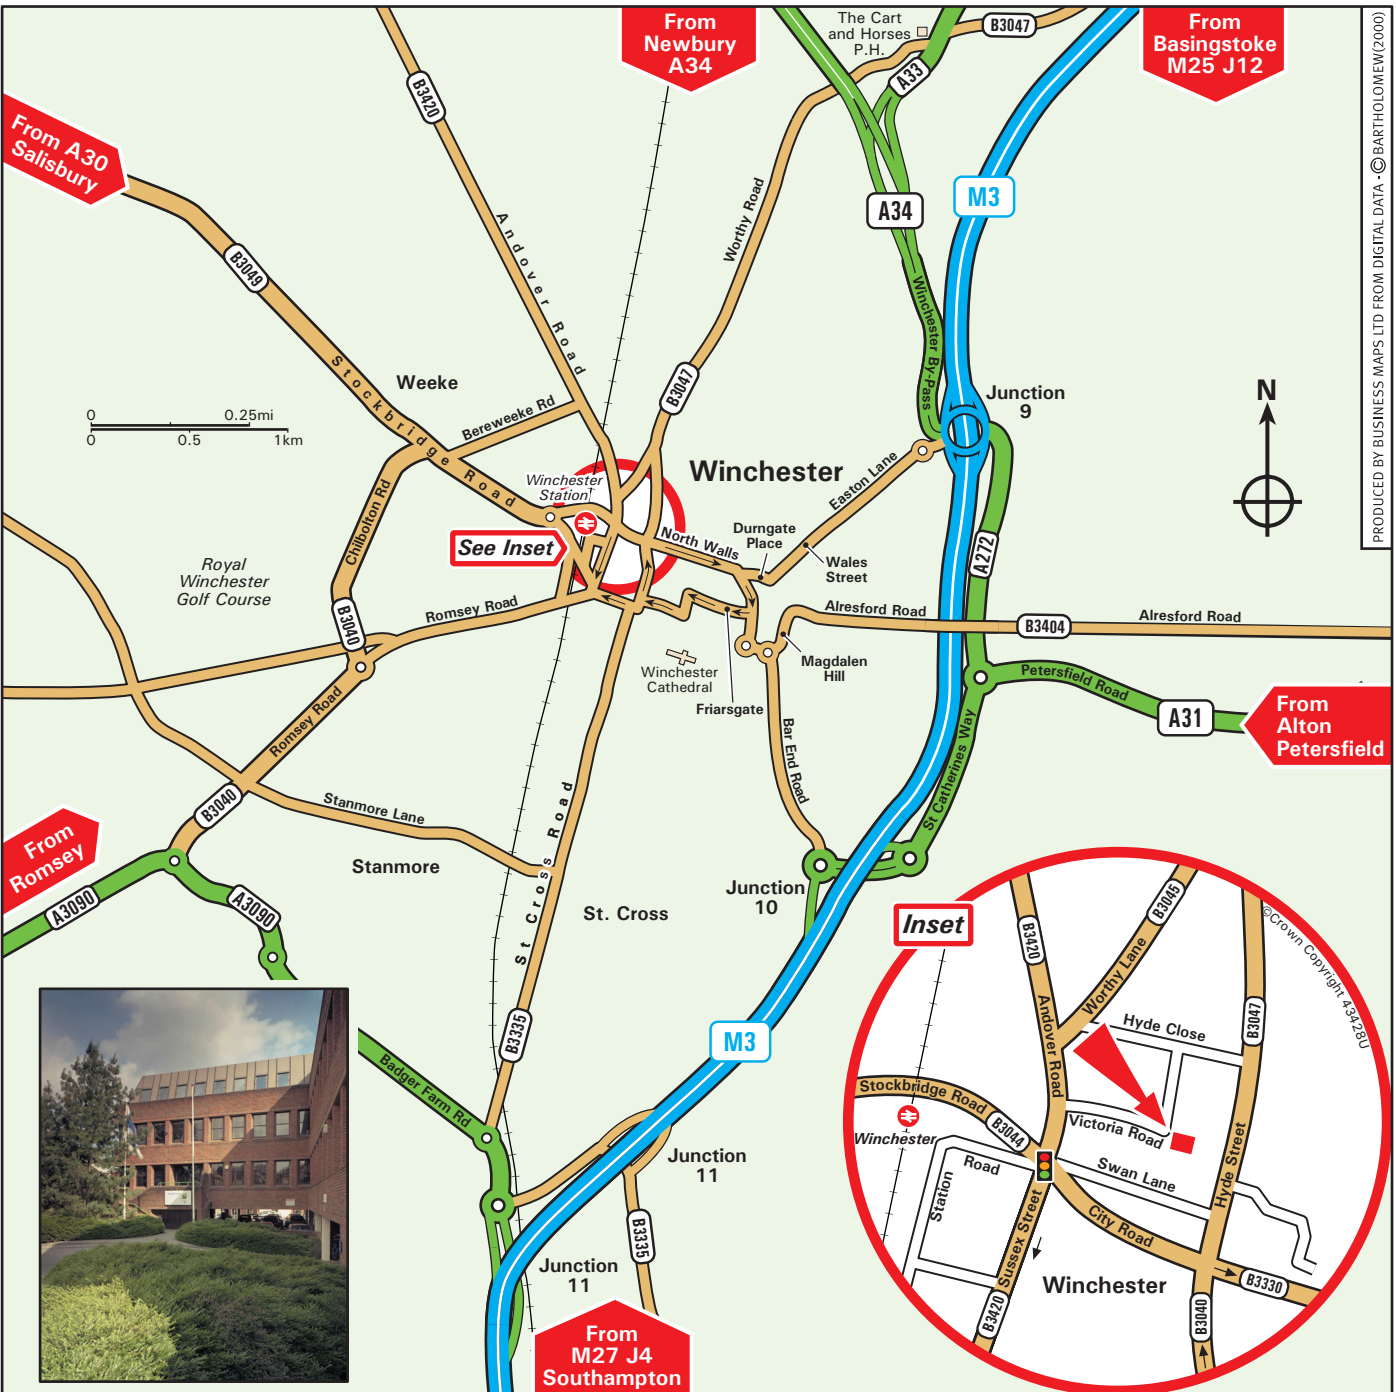

- Leave the M3 at junction 9 (signposted to Newbury A34) and join the A34 towards Newbury.
- Keep in the right hand lane and take the A33 towards Basingstoke and Kingsworthy for approximately 3/4 mile.
- Take the first left into Worthy Road, B3047 (d'Arry's Cart and Horses Pub on the right-hand side).
- Bear right into Worthy Lane (B3045), continue to the end of Worthy Lane, then turn left onto Andover Road, B3420.
- Take the first left into Victoria Road, Denplan's offices are straight ahead of you at the end of the road.
- Please park in the spaces allocated for visitors.

**By Train**

- Winchester station receives regular services from London Waterloo and Southampton Central.
- Denplan is a short walk from the station.
- For further train service information, please telephone the National Rail Enquiry Line on 08457 48 49 50.

**By Air**

- From Southampton (Eastleigh) Airport, it is advisable to travel by train.
- Board at Southampton Airport Parkway station, Winchester is the third stop.
- Denplan is a short walk from the station.