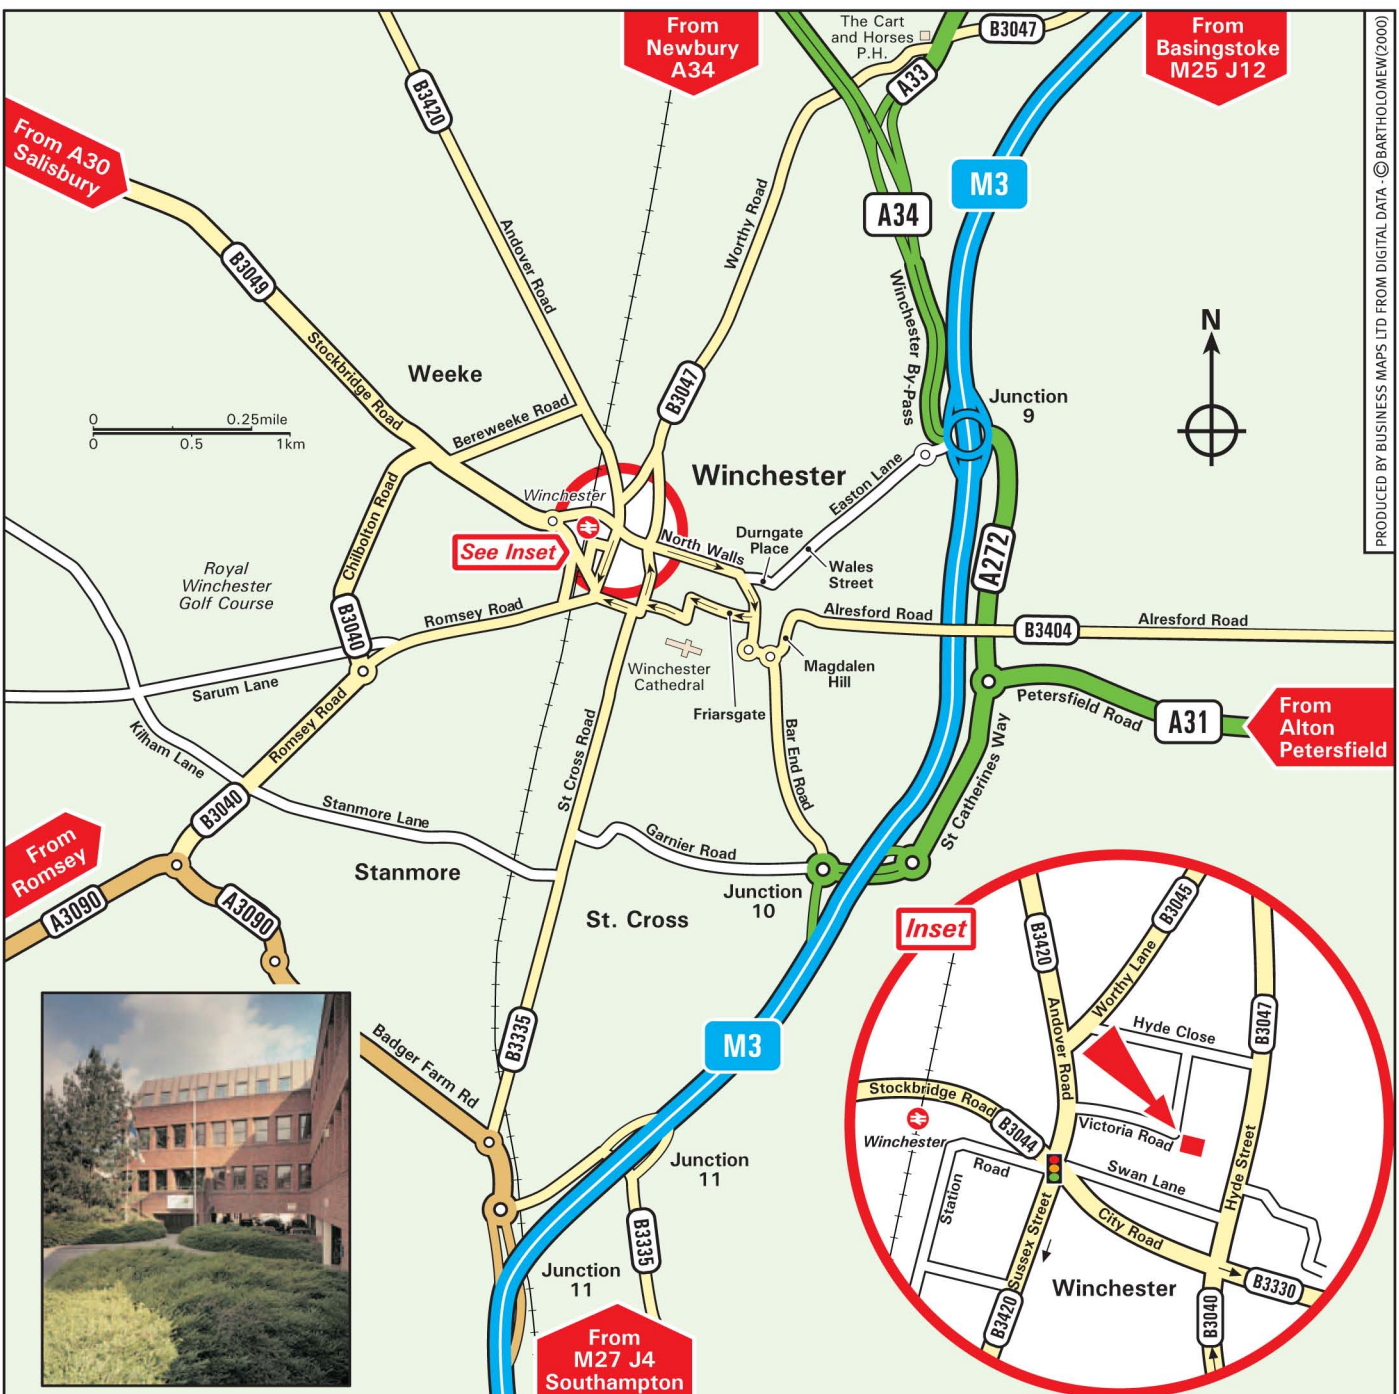

Simplyhealth Professionals  
 Simplyhealth House  
 Victoria Court  
 Winchester SO23 7RG  
 Tel: 01962 828000  
 Fax: 01962 840846  
 www.denplan.co.uk  
 denplan@denplan.co.uk

**From the M3 (Southbound and Northbound)** 🚗

- Leave the M3 at junction 9 (signposted to Newbury A34) and join the A34 towards Newbury).
- Keep in the right hand lane and take the A33 towards Basingstoke and Kingsworthy for approximately 3/4 mile.
- Take the first left into Worthy Road, B3047 (d'Arry's Cart and Horses Pub on the right hand side).
- Bear right into Worthy Lane (B3045), continue to the end of Worthy Lane, then turn onto Andover Road, B3420.
- Take the first left into Victoria Road, our offices are straight ahead of you at the end of the road.
- Please park in the spaces allocated for visitors.

**By Air** ✈️

- From Southampton (Eastleigh) airport, it is advisable to travel by train.
- Board at Southampton Airport Parkway station, Winchester is approximately a 10 minute journey.
- Our office is a short walk from the station.