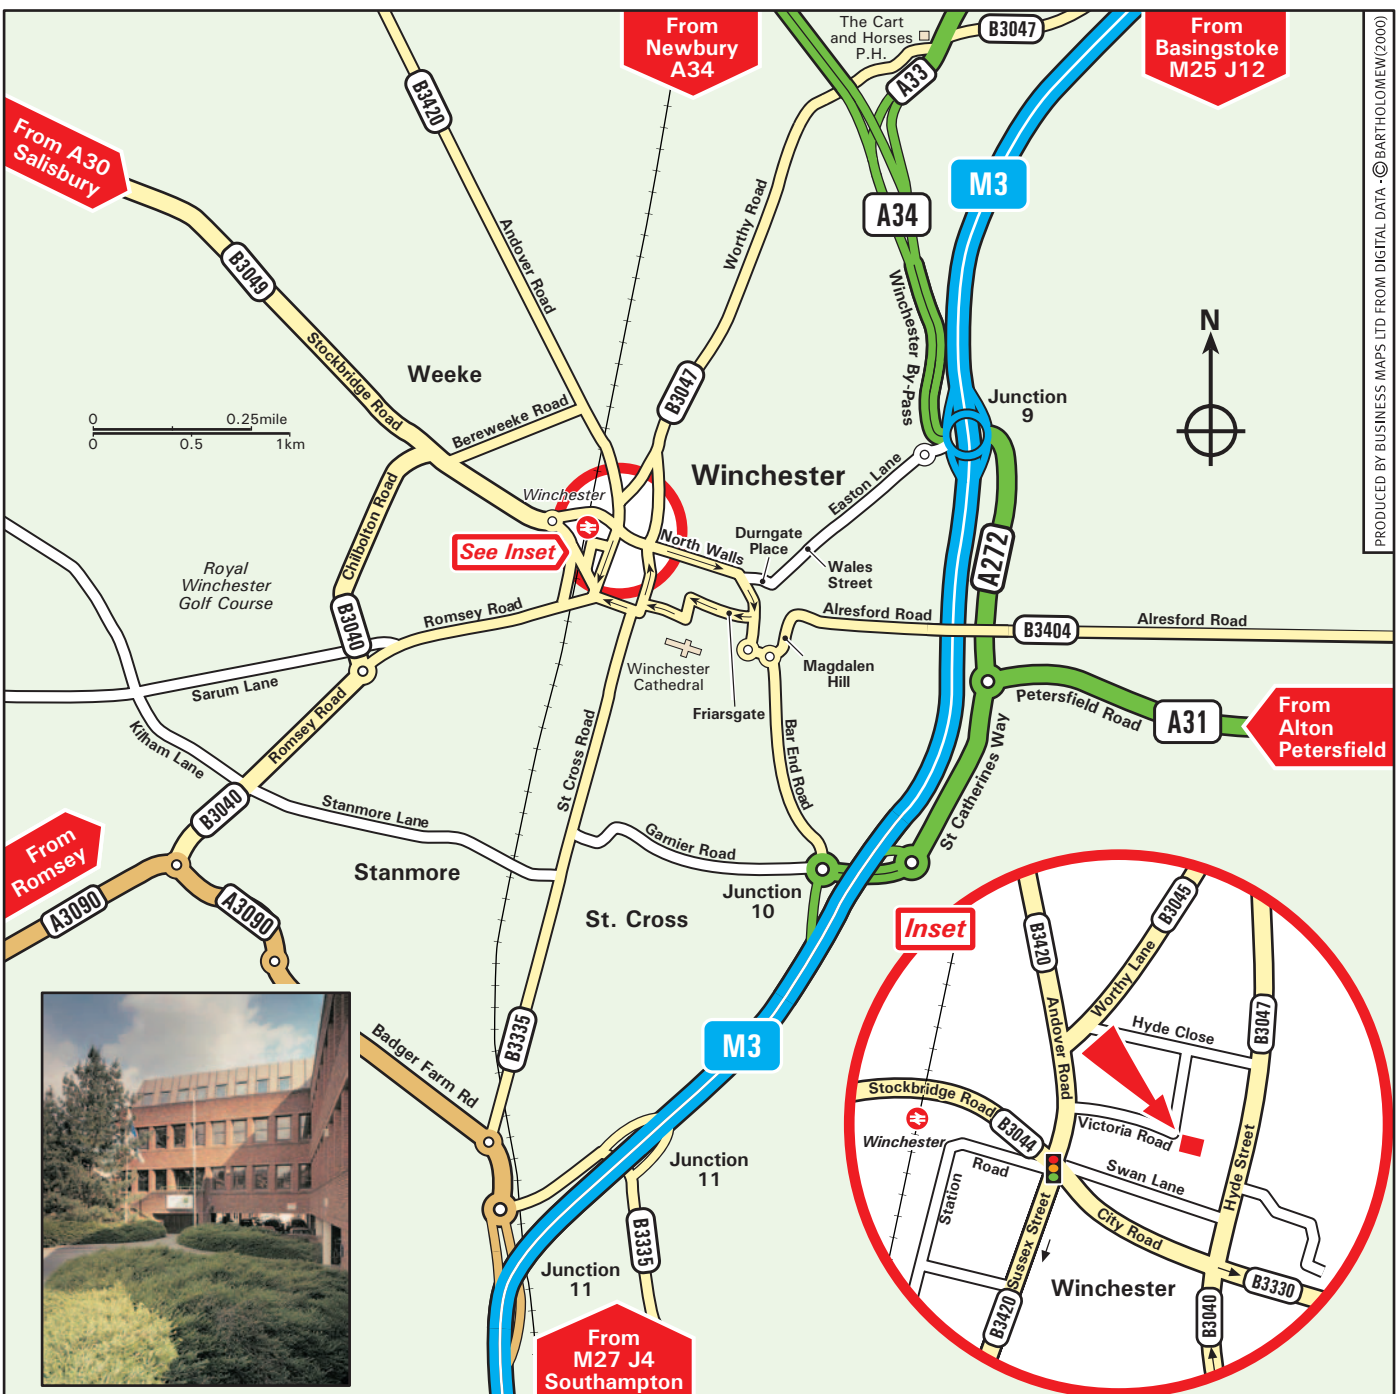

Denplan Limited
 Denplan Court
 Victoria Court
 Winchester SO23 7RG
 Tel: (01962) 828000
 Fax: (01962) 840846
 www.denplan.co.uk
 denplan@denplan.co.uk

From the M3 (Southbound and Northbound) 🚗

- Leave the M3 at junction 9 (signposted to Newbury A34) and join the A34 towards Newbury).
- Keep in the right hand lane and take the A33 towards Basingstoke and Kingsworthy for approximately 3/4 mile.
- Take the first left into Worthy Road, B3047 (d'Arry's Cart and Horses Pub on the right-hand side).
- Bear right into Worthy Lane (B3045), continue to the end of Worthy Lane, then turn left onto Andover Road, B3420.
- Take the first left into Victoria Road, Denplan's offices are straight ahead of you at the end of the road.
- Please park in the spaces allocated for visitors.

By Train 🚆

- Winchester station receives regular services from London Waterloo and Southampton Central.
- Denplan is a short walk from the station.
- For further train service information, please telephone the National Rail Enquiry Line on 08457 48 49 50.

By Air ✈️

- From Southampton (Eastleigh) Airport, it is advisable to travel by train.
- Board at Southampton Airport Parkway station, Winchester is the third stop.
- Denplan is a short walk from the station.